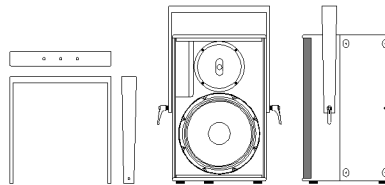

Flying Bracket for A8 horizontal assembly incl. screws

(per unit: 2 pcs. adapters, M10 hex lock nuts, flat- and rubber washes, - optional feature: 2 pcs. M10 x 20 ergostyle lobe knob)

Order number: 01217H set

Flying Bracket for A8 incl. screws

(per unit: 2 pcs. M10 x 30 adjustable clamping lever - with axial bearing)

Order number: 01217 set

Cover for A8 - padded

Order number: 01240

Flightcase for 2 pcs A8

Heavy duty, 6.5 mm birch multiplex, PVC coated, ball corners, 6 pcs recessed sprung handles, 4 pcs. butterfly catches, 100 mm Blue Wheels, 2 pcs. with brake, interior lined with felt.