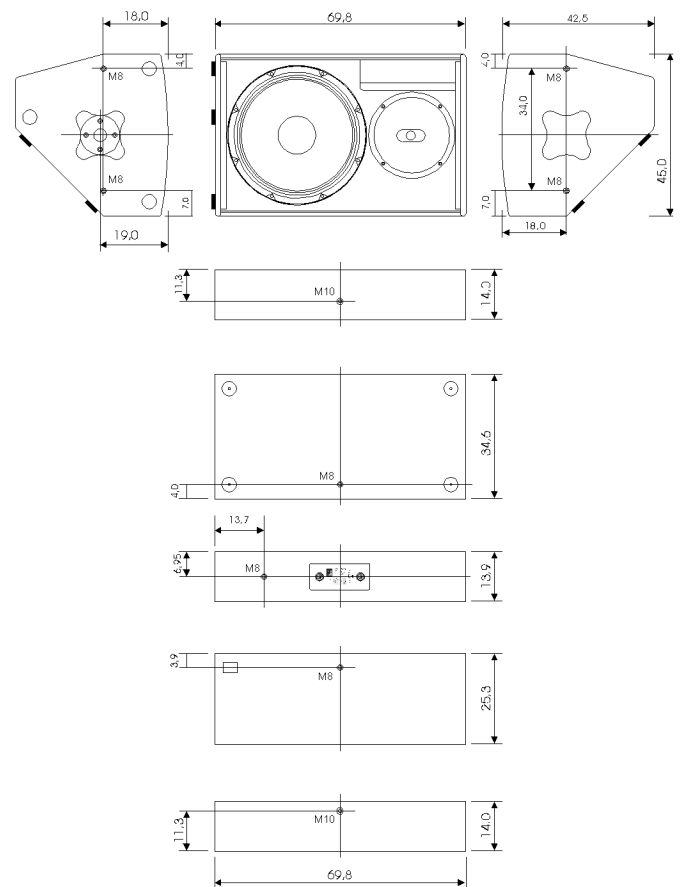

PRODUCT SPECIFICATIONS

Speaker Components	15" Neodym / 1"
Description	Multipurpose Sound System
Powerhandling - AES / Peak	400 Watt / 1200 Watt
Impedance - nominal	8 Ohm
SPL 1m - 1Watt / Peak	99dB / 128dB
Usable Range	45Hz - 20kHz
Tuning Frequency - Excursion min.	54Hz
X - Overpoint - acoustical	1,3kHz
Connectors	2x Neutrik Speakon 4-pol
	Coding: 1+/- HiMid, 2+/- Sub
Coverage - horizontal / vertical	90° x 60° - rotatable
Handles	4D handle on bottom and top
Rigging - flying points	2 x M10 / 7 x M8
Fittings	35mm pole mount
Weight	23kg
Size - height x width x depth	69,8 x 45,0 x 42,5 cm
Art. Nr.	0270

A8 90°x 60° horizontal - 2D Directivity Plot

A8 90°x 60° vertikal - 2D Directivity Plot

For more information, please visit our Data CD-Rom

Accessories (more accessories you can find in our general list of accessories)

Flying Bracket for A8 horizontal assembly incl. screws

(per unit: 2 pcs. adapters, M10 hex lock nuts, flat- and rubber washes, - optional feature: 2 pcs. M10 x 20 ergostyle lobe knob)

Order number: 01217H set