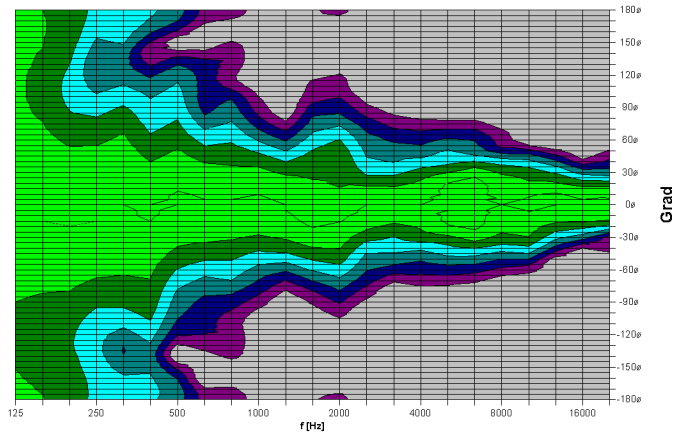

A8 / High Performance Sound System for Multiple Use

Multifunctional 15" / 1" system with high-level broadband sound characteristics. With performance similar to A6, but with profound bass response, the A8 is an universal fullrange sound tool.

PRODUCT SPECIFICATIONS

Speaker Components	15" Neodym / 1"
Description	Multipurpose Sound System
Powerhandling - AES / Peak	400 Watt / 1200 Watt
Impedance - nominal	8 Ohm
SPL 1m - 1Watt / Peak	99dB / 128dB
Usable Range	45Hz - 20kHz
Tuning Frequency - Excursion min.	54Hz
X - Overpoint - acoustical	1,3kHz
Connectors	2x Neutrik Speakon 4-pol
	Coding: 1+/- HiMid, 2+/- Sub
Coverage - horizontal / vertical	90° x 60° - rotatable
Handles	4D handle on bottom and top
Rigging - flying points	2 x M10 / 7 x M8
Fittings	35mm pole mount
Weight	23kg
Size - height x width x depth	69,8 x 45,0 x 42,5 cm
Art. Nr.	0270

A8 90°x 60° horizontal - 2D Directivity Plot

A8 90°x 60° vertikal - 2D Directivity Plot

For more information, please visit our Data CD-Rom

Accessories (more accessories you can find in our general list of accessories)