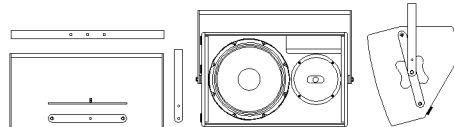

PRODUCT SPECIFICATIONS

Speaker Components	15" Neodym / 1"
Description	Multipurpose Sound System
Powerhandling - AES / Peak	400 Watt / 1200 Watt
Impedance - nominal	8 Ohm
SPL 1m - 1Watt / Peak	99dB / 128dB
Usable Range	45Hz - 20kHz
Tuning Frequency - Excursion min.	54Hz
X - Overpoint - acoustical	1,3kHz
Connectors	2x Neutrik Speakon 4-pol
	Coding: 1+/- HiMid, 2+/- Sub
Coverage - horizontal / vertical	90° x 60° - rotatable
Handles	4D handle on bottom and top
Rigging - flying points	2 x M10 / 7 x M8
Fittings	35mm pole mount
Weight	23kg
Size - height x width x depth	69,8 x 45,0 x 42,5 cm
Art. Nr.	0270

A8 90°x 60° horizontal - 2D Directivity Plot

A8 90°x 60° vertikal - 2D Directivity Plot

For more information, please visit our Data CD-Rom

Accessories (more accessories you can find in our general list of accessories)

Flying Bracket for A8 horizontal assembly incl. screws

(per unit: 2 pcs. adapters, M10 hex lock nuts, flat- and rubber washes, - optional feature: 2 pcs. M10 x 20 ergostyle lobe knob)

Order number: 01217H set