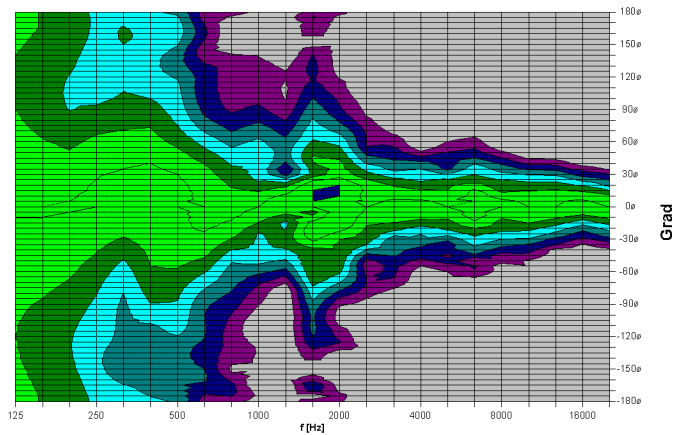

PRODUCT SPECIFICATIONS

Speaker Components	15" Neodym / 1"
Description	Multipurpose Sound System
Powerhandling - AES / Peak	400 Watt / 1200 Watt
Impedance - nominal	8 Ohm
SPL 1m - 1Watt / Peak	99dB / 128dB
Usable Range	45Hz - 20kHz
Tuning Frequency - Excursion min.	54Hz
X - Overpoint - acoustical	1,3kHz
Connectors	2x Neutrik Speakon 4-pol
	Coding: 1+/- HiMid, 2+/- Sub
Coverage - horizontal / vertical	90° x 60° - rotatable
Handles	4D handle on bottom and top
Rigging - flying points	2 x M10 / 7 x M8
Fittings	35mm pole mount
Weight	23kg
Size - height x width x depth	69,8 x 45,0 x 42,5 cm
Art. Nr.	0270

A8 90°x 60° horizontal - 2D Directivity Plot

A8 90°x 60° vertikal - 2D Directivity Plot

For more information, please visit our Data CD-Rom

Accessories (more accessories you can find in our general list of accessories)