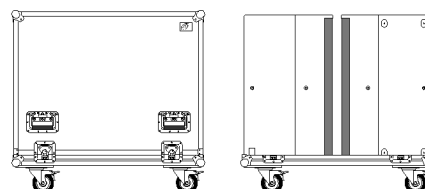

Flying Bracket for A8 horizontal assembly incl. screws

(per unit: 2 pcs. adapters, M10 hex lock nuts, flat- and rubber washes, - optional feature: 2 pcs. M10 x 20 ergostyle lobe knob)

Order number: 01217H set

Flying Bracket for A8 incl. screws

(per unit: 2 pcs. M10 x 30 adjustable clamping lever - with axial bearing)

Order number: 01217 set

Cover for A8 - padded

Order number: 01240

Flightcase for 2 pcs A8

Heavy duty, 6.5 mm birch multiplex, PVC coated, ball corners, 6 pcs recessed sprung handles, 4 pcs. butterfly catches, 100 mm Blue Wheels, 2 pcs. with brake, interior lined with felt.