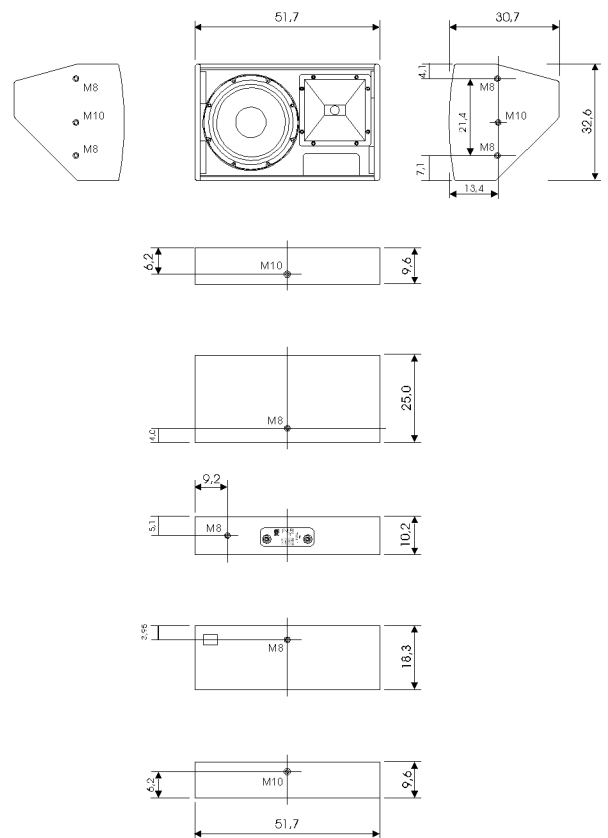

AF4 /

High Performance Sound System
for permanent Installation

Multifunctional compact 10" / 1" cabinet.
Neodym drivers for low weight. Good bass
reproduction even without controller. Various
mounting points for easy installation.

PRODUCT SPECIFICATIONS

Speaker Components	10" Neodym / 1"
Description	Multipurpose Sound System for permanent Installation
Powerhandling - AES / Peak	250 Watt / 750 Watt
Impedance - nominal	8 Ohm
SPL 1m - 1Watt / Peak	95dB / 123dB
Usable Range	60Hz - 20kHz
Tuning Frequency - Excursion min.	65Hz
X - Overpoint - acoustical	1,6kHz
Connectors	2x Neutrik Speakon 4-pol Coding: 1+/- HiMid, 2+/- Sub
Coverage - horizontal / vertical	90° x 60° - rotatable
Rigging - flying points	4 x M10 / 7 x M8
Weight	14,0kg
Size - height x width x depth	51,7 x 32,6 x 30,7 cm
Art. Nr.	0250 / F