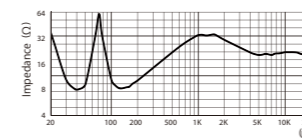

## High Power Karaoke Speakers - Cool for Dancing!

- This model is equipped with the new high volume woofers backed by sturdy cabinet for sound stability.
- These are the luxurious 3-Way/5 speakers with tweeters/squawkers set on both sides. Sound directions are set individually for the tweeters/squawkers.
- Tweeters/squawkers use highly reliable paper cone made in Japan to get high quality sound.

### CSD-2000 [12"]

- System:3 Ways 5 Speakers
- Woofer Unit:30cm Paper Cone Typex1unit
- Squawker Unit:8cm Paper Cone Typex2units
- Tweeter Unit:8cm Paper Cone Typex2units
- Max Input Power:1200W
- Rating Input Power:500W
- Dimensions(mm):568(W) x 350(H) x 336(D)
- Weight:18.5kg per pce
- Impedance:8Ω

### CSD-880 [10"]

- System:3 Ways 5 Speakers
- Woofer Unit:25cm Paper Cone Typex1unit
- Squawker Unit:8cm Paper Cone Typex2units
- Tweeter Unit:8cm Paper Cone Typex2units
- Max Input Power:1000W
- Rating Input Power:400W
- Dimensions(mm):520(W) x 298(H) x 284(D)
- Weight:13.5kg per pce
- Impedance:8Ω