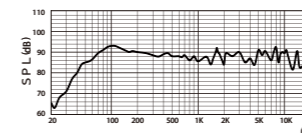

## High Power Karaoke Speakers - Cool for Dancing!

- This model is equipped with the new high volume woofers backed by sturdy cabinet for sound stability.
- These are the luxurious 3-Way/5 speakers with tweeters/squawkers set on both sides. Sound directions are set individually for the tweeters/squawkers.
- Tweeters/squawkers use highly reliable paper cone made in Japan to get high quality sound.

### CSD-2000 [12"]

- System:3 Ways 5 Speakers
- Woofer Unit:30cm Paper Cone Typex1unit
- Squawker Unit:8cm Paper Cone Typex2units
- Tweeter Unit:8cm Paper Cone Typex2units
- Max Input Power:1200W
- Rating Input Power:500W
- Dimensions(mm):568(W) x 350(H) x 336(D)
- Weight:18.5kg per pce
- Impedance:8Ω

### CSD-880 [10"]

- System:3 Ways 5 Speakers
- Woofer Unit:25cm Paper Cone Typex1unit
- Squawker Unit:8cm Paper Cone Typex2units
- Tweeter Unit:8cm Paper Cone Typex2units
- Max Input Power:1000W
- Rating Input Power:400W
- Dimensions(mm):520(W) x 298(H) x 284(D)
- Weight:13.5kg per pce
- Impedance:8Ω