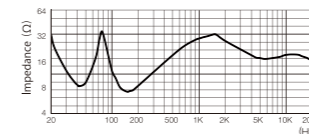

CSN-455 [10"]

- System:2 Ways 3 Speakers
- Woofer Unit:25cm Paper Cone Type×1unit
- Squawker Unit:-
- Tweeter Unit:8cm Paper Cone Type×2units
- Max Input Power:450W
- Rating Input Power:225W
- Dimensions(mm):506(W) × 290(H) × 283(D)
- Weight:10.5kg per pce
- Impedance:8Ω

CSN-255 [8"]

- System:2 Ways 3 Speakers
- Woofer Unit:20cm Paper Cone Type×1unit
- Squawker Unit:-
- Tweeter Unit:8cm Paper Cone Type×2units
- Max Input Power:300W
- Rating Input Power:150W
- Dimensions(mm):458(W) × 270(H) × 251(D)
- Weight:7.8kg per pce
- Impedance:8Ω