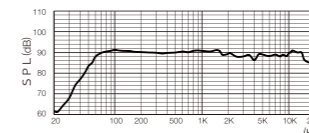

CSN-455 [10"]

- System:2 Ways 3 Speakers
- Woofer Unit:25cm Paper Cone Type×1unit
- Squawker Unit:-
- Tweeter Unit:8cm Paper Cone Type×2units
- Max Input Power:450W
- Rating Input Power:225W
- Dimensions(mm):506(W) × 290(H) × 283(D)
- Weight:10.5kg per pce
- Impedance:8Ω

CSN-255 [8"]

- System:2 Ways 3 Speakers
- Woofer Unit:20cm Paper Cone Type×1unit
- Squawker Unit:-
- Tweeter Unit:8cm Paper Cone Type×2units
- Max Input Power:300W
- Rating Input Power:150W
- Dimensions(mm):458(W) × 270(H) × 251(D)
- Weight:7.8kg per pce
- Impedance:8Ω