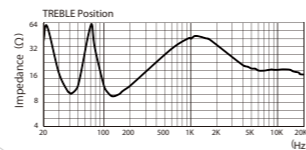

CSV SERIES

Clear & Powerful Notes for Next Generation Karaoke Speakers

- The speakers have the new multicellular horn tweeters/squawkers to reproduce a wide sound.
- Tweeter SPL* SW is used for preventing howling.
- Woofers use highly reliable paper cone made in Japan to get high quality sound.

*SPL: Sound Pressure Level

CSV-900 [12"]

- System:3 Ways 3 Speakers
- Woofer Unit:30cm Paper Cone Type×1unit
- Squawker Unit:8cm Paper Cone Type×1unit
- Tweeter Unit:8cm Paper Cone Type×1unit
- Max Input Power:1200W
- Rating Input Power:500W
- Dimensions(mm):600(W)× 348(H)×340(D)
- Weight:17.5kg per pce
- Impedance:8Ω

CSV-450 [10"]

- System:3 Ways 3 Speakers
- Woofer Unit:25cm Paper Cone Type×1unit
- Squawker Unit:8cm Paper Cone Type×1unit
- Tweeter Unit:8cm Paper Cone Type×1unit
- Max Input Power:500W
- Rating Input Power:250W
- Dimensions(mm):558(W) × 292(H) × 297(D)
- Weight:11.5kg per pce
- Impedance:8Ω