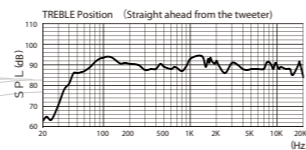

CSV SERIES

Clear & Powerful Notes for Next Generation Karaoke Speakers

- The speakers have the new multicellular horn tweeters/squawkers to reproduce a wide sound.
- Tweeter SPL* SW is used for preventing howling.
- Woofers use highly reliable paper cone made in Japan to get high quality sound.

*SPL: Sound Pressure Level

CSV-900 [12"]

- System:3 Ways 3 Speakers
- Woofer Unit:30cm Paper Cone Type×1unit
- Squawker Unit:8cm Paper Cone Type×1unit
- Tweeter Unit:8cm Paper Cone Type×1unit
- Max Input Power:1200W
- Rating Input Power:500W
- Dimensions(mm):600(W)× 348(H)×340(D)
- Weight:17.5kg per pce
- Impedance:8Ω

CSV-450 [10"]

- System:3 Ways 3 Speakers
- Woofer Unit:25cm Paper Cone Type×1unit
- Squawker Unit:8cm Paper Cone Type×1unit
- Tweeter Unit:8cm Paper Cone Type×1unit
- Max Input Power:500W
- Rating Input Power:250W
- Dimensions(mm):558(W) × 292(H) × 297(D)
- Weight:11.5kg per pce
- Impedance:8Ω