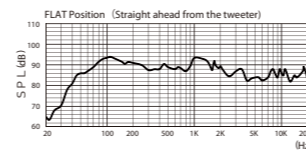

CSV SERIES

Clear & Powerful Notes for Next Generation Karaoke Speakers

- The speakers have the new multicellular horn tweeters/squawkers to reproduce a wide sound.
- Tweeter SPL* SW is used for preventing howling.
- Woofers use highly reliable paper cone made in Japan to get high quality sound.

*SPL: Sound Pressure Level

CSV-900 [12"]

- System:3 Ways 3 Speakers
- Woofer Unit:30cm Paper Cone Type×1unit
- Squawker Unit:8cm Paper Cone Type×1unit
- Tweeter Unit:8cm Paper Cone Type×1unit
- Max Input Power:1200W
- Rating Input Power:500W
- Dimensions(mm):600(W)× 348(H)×340(D)
- Weight:17.5kg per pce
- Impedance:8Ω

CSV-450 [10"]

- System:3 Ways 3 Speakers
- Woofer Unit:25cm Paper Cone Type×1unit
- Squawker Unit:8cm Paper Cone Type×1unit
- Tweeter Unit:8cm Paper Cone Type×1unit
- Max Input Power:500W
- Rating Input Power:250W
- Dimensions(mm):558(W) × 292(H) × 297(D)
- Weight:11.5kg per pce
- Impedance:8Ω