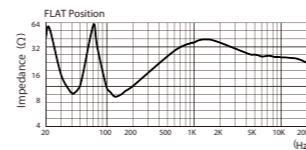

*SPL: Sound Pressure Level

CSV-900 [12"]

- System:3 Ways 3 Speakers
- Woofer Unit:30cm Paper Cone Type×1unit
- Squawker Unit:8cm Paper Cone Type×1unit
- Tweeter Unit:8cm Paper Cone Type×1unit
- Max Input Power:1200W
- Rating Input Power:500W
- Dimensions(mm):600(W)× 348(H)×340(D)
- Weight:17.5kg per pce
- Impedance:8Ω

CSV-450 [10"]

- System:3 Ways 3 Speakers
- Woofer Unit:25cm Paper Cone Type×1unit
- Squawker Unit:8cm Paper Cone Type×1unit
- Tweeter Unit:8cm Paper Cone Type×1unit
- Max Input Power:500W
- Rating Input Power:250W
- Dimensions(mm):558(W) × 292(H) × 297(D)
- Weight:11.5kg per pce
- Impedance:8Ω